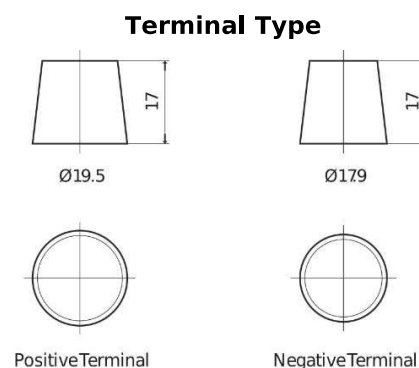

**Product overview**

Batteries for Marine and Leisure

**Equipment GEL ES1200**

Part number	ES1200
Technology	GEL
EAN/GTIN	3661024035798
Voltage	12 V
Capacity	110.0 Ah
Watt hour	1200 Wh
Length	284 mm
Width	267 mm
Height	226 mm
Box size	D07
Polarity	ETN 2
Terminal Type	EN taper post
Hold Down	B0
Weights (subject of variation)	37.50 kg