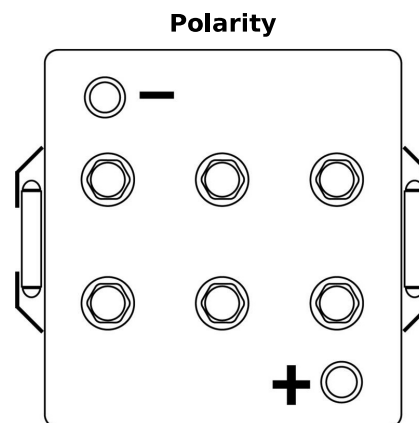

**Product overview**

Batteries for Marine and Leisure

**Equipment GEL ES1200**

Part number	ES1200
Technology	GEL
EAN/GTIN	3661024035798
Voltage	12 V
Capacity	110.0 Ah
Watt hour	1200 Wh
Length	284 mm
Width	267 mm
Height	226 mm
Box size	D07
Polarity	ETN 2
Terminal Type	EN taper post
Hold Down	B0
Weights (subject of variation)	37.50 kg